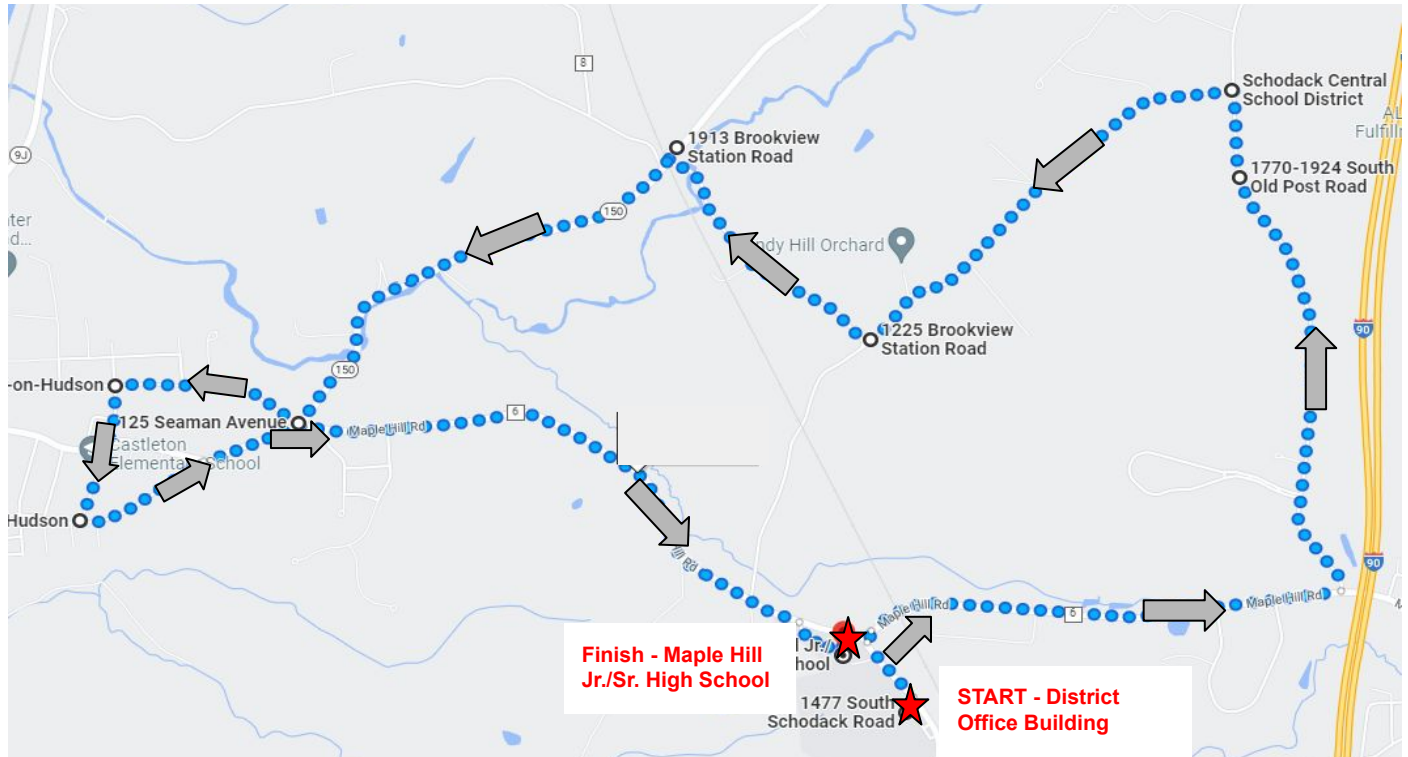

# Maple Hill Class of 2022 Graduation Parade Route

## START - SCSD District Office Building

- LEFT - S. Schodack Rd
- RIGHT - Maple Hill Rd
- LEFT - S. Old Post Rd.
- LEFT - Brookview Station Rd.
- RIGHT - Rt. 150
- RIGHT - Seaman Ave.
- LEFT - Campbell Ave
- LEFT - Green Ave.
- RIGHT - Scott Ave
- RIGHT - Maple Hill Rd.

## Public Viewing Areas:

We encourage any and all to come out and cheer on the Class of 2022. Any members of the public may view the parade from one of the three public viewing areas.

- Windy Hill Orchard
- Ashby Field
- Castleton Elementary/Campbell Ave
- Maple Hill High School

You may park safely at these locations.

**Do not park along the parade route.**