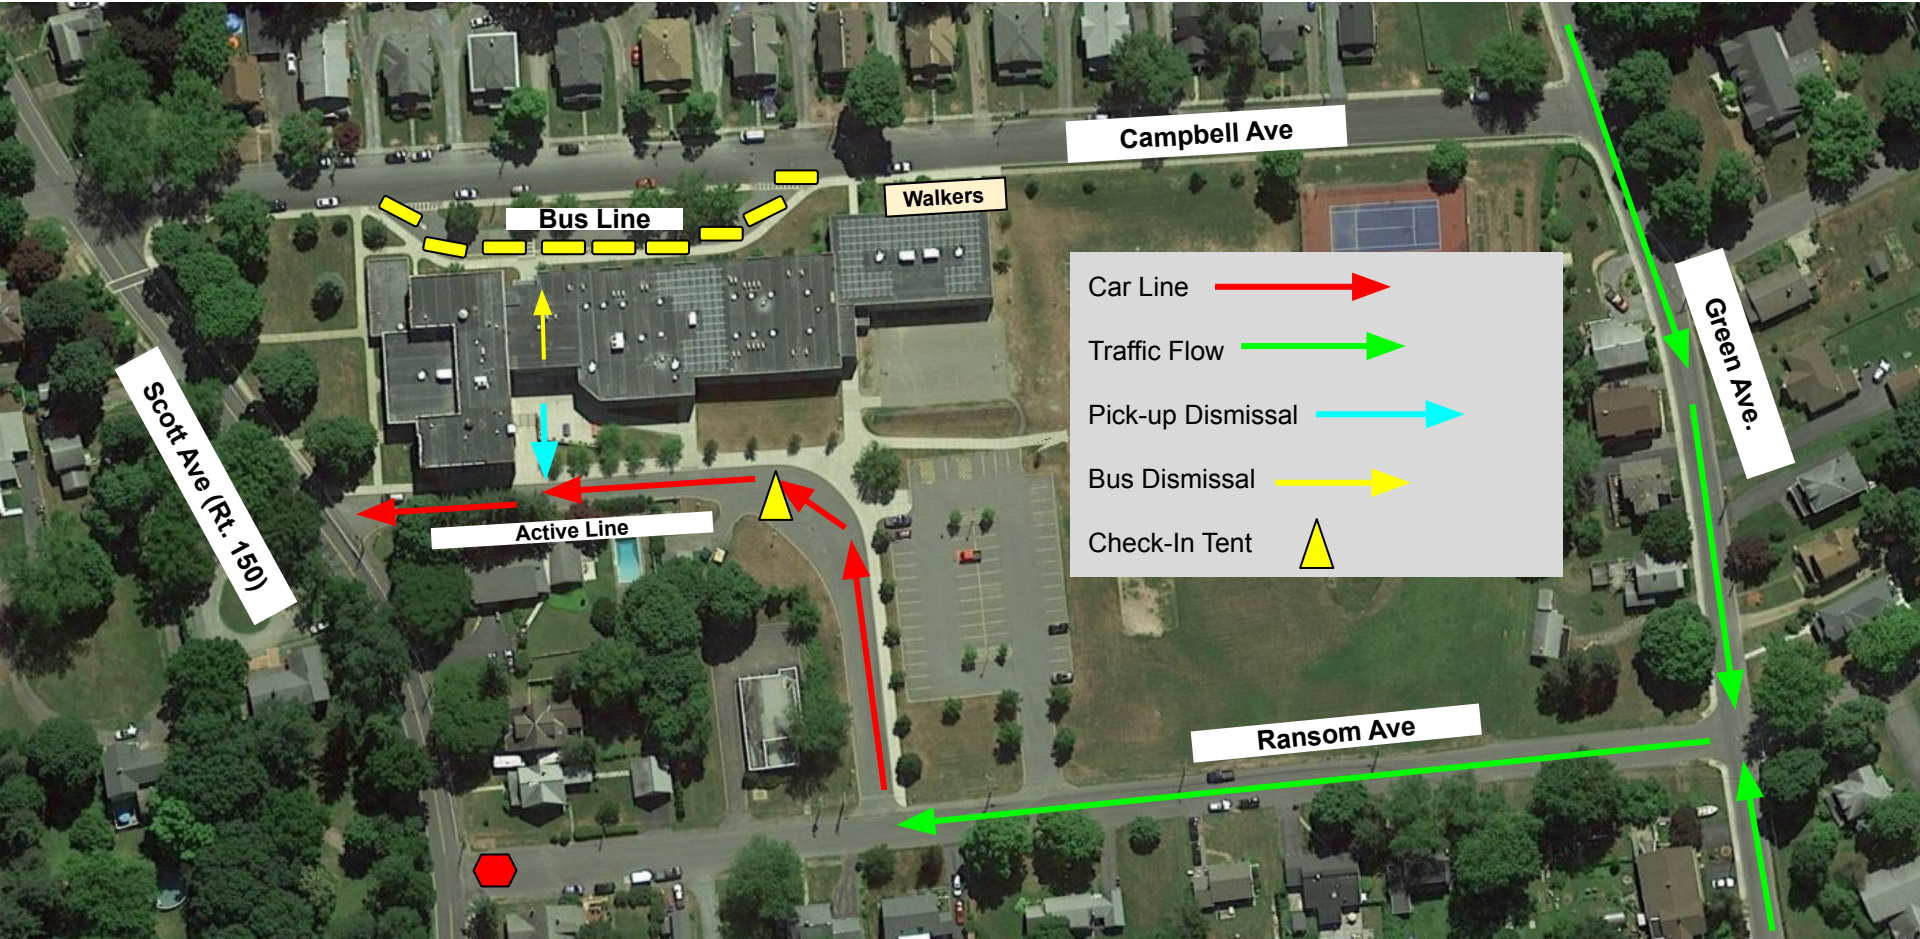

REVISED Castleton Elementary School Drop Off
Arrival Begins at 7:55am

You may access the drop off/pick-up loop (previously the bus loop) at the rear of the building from Ransom Ave. To avoid traffic backing up on Scott Ave (Rt. 150), we ask that you access Ransom Ave by way of **Green Ave**. Please do not turn down Ransom Ave by way of Scott Ave (Rt. 150). At the rear of the school, enter the car line loop by making a right turn off of Ransom Ave. Please be aware of your surroundings and keep everyone safe.
For Pick-Up directions, please see below.

REVISED Castleton Elementary School Pick Up
Dismissal Begins at 2:25pm

Please follow the directions above to access the car line. After entering the car line, please "Announce" your child/children in the Pikmykid app. You will not be able to announce until 2:15 pm in the app. There will be staff directing you where to go and reuniting you with your child/children.